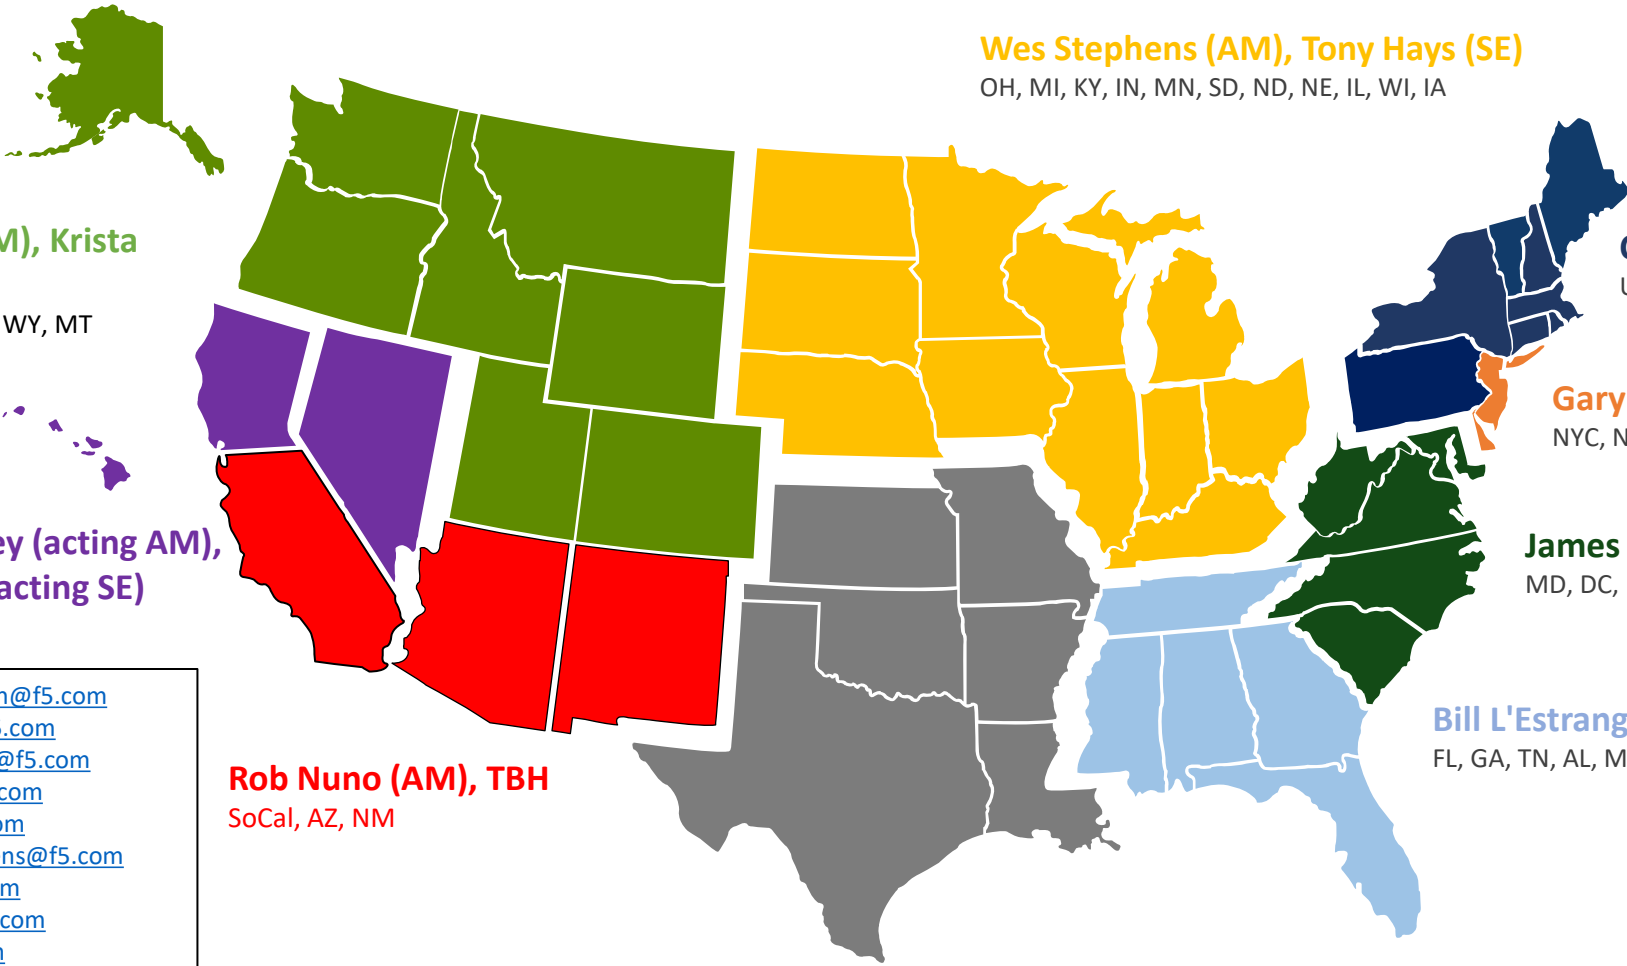

# F5 SLED Team

**Chad Clibborn (AM), Krista Baum (SE)**  
WA, OR, ID, AK, UT, CO, WY, MT

**Wes Stephens (AM), Tony Hays (SE)**  
OH, MI, KY, IN, MN, SD, ND, NE, IL, WI, IA

**Chad Pruitt (AM), Jay Pena (SE)**  
Upstate NY, MA, ME, VT, NH, CT, RI, PA

**TBH – Dustin Purkey (acting AM),  
TBH – Lyle Marsh (acting SE)**  
NorCal, NV, HI

**Gary Skoletsky (AM), Nilesh Mistry (SE)**  
NYC, NJ, DE

**James Stankard (AM), Brad Scherer (SE)**  
MD, DC, NC, SC, WV, VA